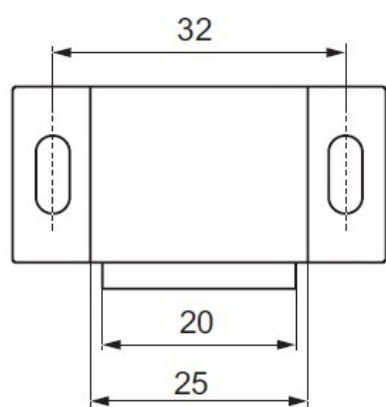

PRODUCT SHEET

Description:

Magnetic Catch, 4 KG, White, cc 32mm,W/Square Striking Plate

Item number:

22.01.028-2

Units	Box	Carton	HS Code	Barcode
Pcs.	100	1000	8302420090	 5704866502757

SISO A/S

Mileparken 11
DK-2740 Skovlunde
Denmark
VAT: DK 24786013