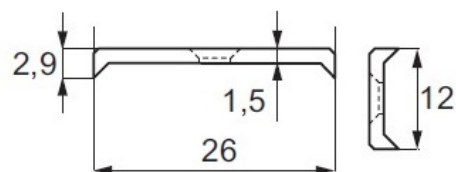

PRODUCT SHEET

Description:

Magnetic Catch, 4 KG, White, cc 32mm,W/Square Striking Plate

Item number:

22.01.028-2

Units	Box	Carton	HS Code	Barcode
Pcs.	100	1000	8302420090	 5704866502757

SISO A/S

Mileparken 11
DK-2740 Skovlunde
Denmark
VAT: DK 24786013