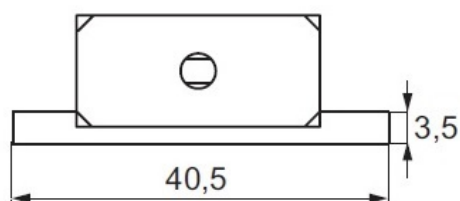

PRODUCT SHEET

Description:

Magnetic Catch, 4 KG, White, cc 32mm,W/Square Striking Plate

Item number:

22.01.028-2

Units	Box	Carton	HS Code	Barcode
Pcs.	100	1000	8302420090	 5704866502757

SISO A/S

Mileparken 11
DK-2740 Skovlunde
Denmark
VAT: DK 24786013