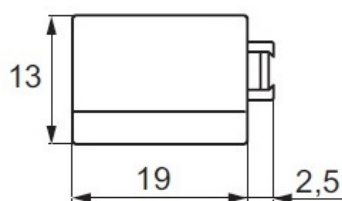

PRODUCT SHEET

Description:

Magnetic Catch, 4 KG, White, cc 32mm,W/Square Striking Plate

Item number:

22.01.028-2

Units	Box	Carton	HS Code	Barcode
Pcs.	100	1000	8302420090	 5704866502757

SISO A/S

Mileparken 11
DK-2740 Skovlunde
Denmark
VAT: DK 24786013